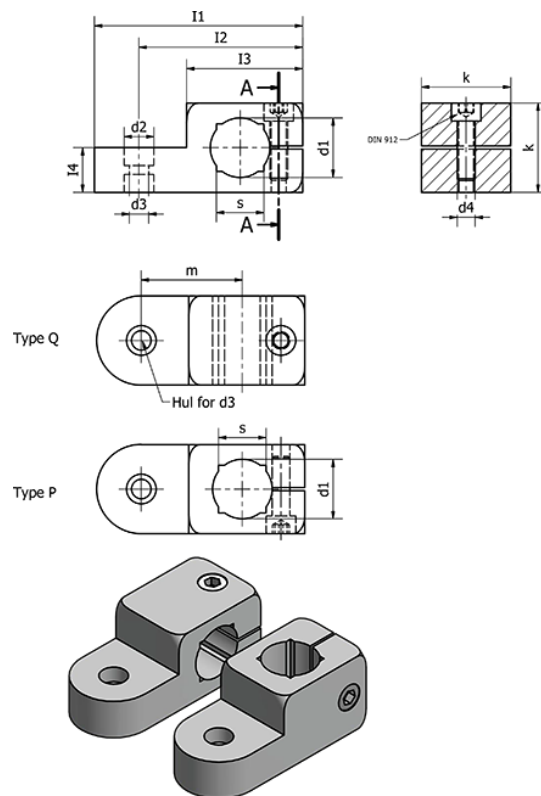

Article number: 20482B2030QEELS
 Description: E+G Swivel clamp
 GN 482-B20-30-Q-ELS

Measures

	= -	l1	= 70
	= -	l3	= 55
Clamping kit for d3 = GN 511.1-M6-30-S/K		l4	= 15
Clamping kit for d4 = GN 511-M6-30		k	= 30
d1	= 20	m	= 33.5
d2	= 10	s	= 16
d3	= 6.5	Weight (g)	= 101
d4	= M6		